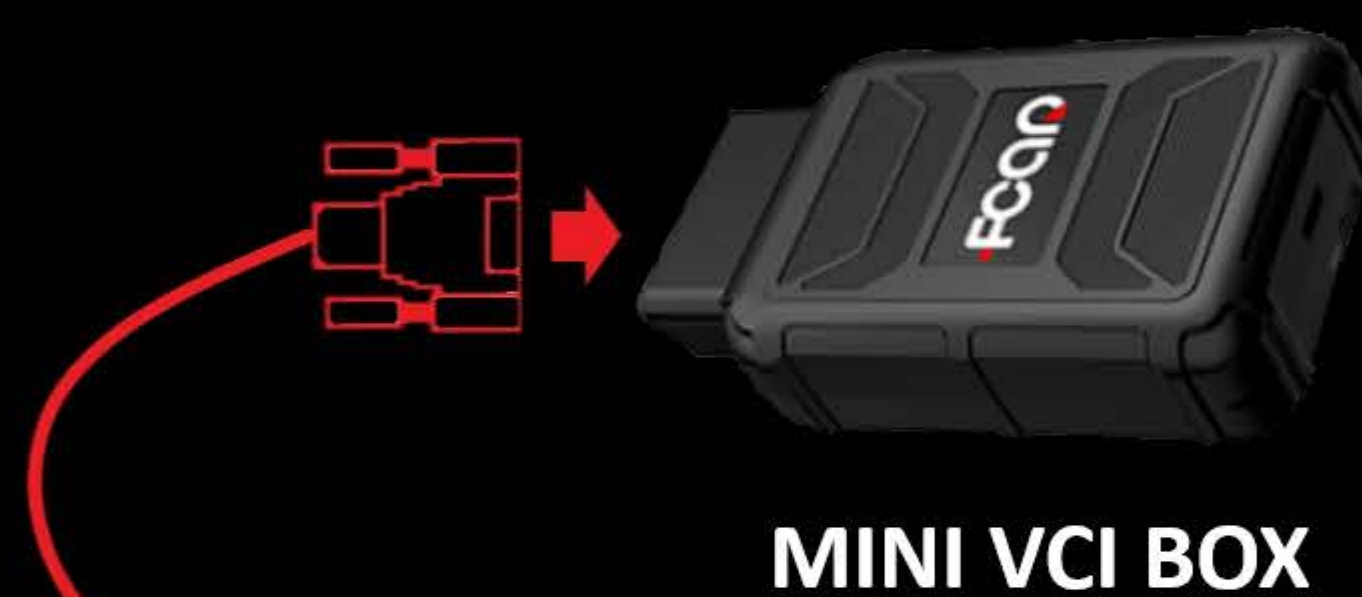

F7S-W

PROFESSIONAL PASSENGER VEHICLE SCAN TOOL

The FCAR **F7S-W** is a professional, all-in-one passenger vehicle diagnostic tablet platform covering over 80 manufacturers from America, Asia and Europe. Just some of the brands this tool supports are:

With powerful hardware and advanced software, the **F7S-W** is one of the best passenger/light vehicle scan tools in the market for workshops, training institutions, manufacturers, mechanics and even for enthusiast end-users.

SCAN TOOL

SCAN TOOL CONNECTS TO
VCI VIA BLUETOOTH
TECHNOLOGY

MINI VCI BOX

F7S-W

PROFESSIONAL PASSENGER VEHICLE SCAN TOOL

Technical Specifications

CPU	Freescall semiconductor (quad core) I.MX6Q 1.2GHz
Display	10.1 inch IPS LCD, 16:10, 10-point touch
Bluetooth	Bluetooth 4.0
TF Slot	SDHC/SDXC, Max 128GB
Video Output	HDMI
Operating System	Android 5.1.1
Battery	3.7v / 10,000 mAh Lithium-ion polymer
Storage	32GB + SD Card
RAM	2GB Memory
WiFi	WiFi 802.11(a/g/b/n) Frequency 2.4G+5.8G dual band
Operating Temperature	-10°C to 50°C
Storage Temperature	-30°C to 70°C